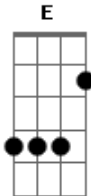

© ukulele-chords.com