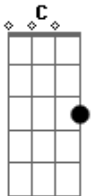

AC/DC - If You Dare

Tom: **C**

Riffchorus

g1

g2

g1

g2

Pre Chorus
Guitar 1

"women if you love me love me like you do...."

Guitar 2

SOLO

D D D D D D D F

with riff/chorus

pick slide

Outro
back and forth

slide fingers

E (in Free Time)

Acordes

© ukulele-chords.com