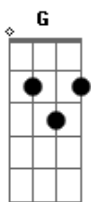

© ukulele-chords.com