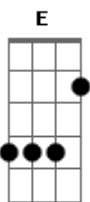

© ukulele-chords.com