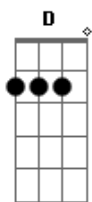

AC/DC - Highway To Hell

Tom: **D**

(intro)

(riff 1 - 2x) **A (D G)** (3x) **D A**

(primeira parte)

(riff 1) **A (D G)** (3x) **D A**

(primeira parte)

Living easy, livin' free
Season ticket, on a one, way ride
Asking nothing, leave me be
Taking everything in my stride

Don't need reason, don't need rhyme

(passagem) **A (D G)** (3x) **D E**

Ain't nothing I would rather do
Going down, party time
My friends are gonna be there too

(refrão)

(riff 2) (**A D G D**) (3x) **A D**

I'm on the highway to hell
Highway to hell
Highway to hell
I'm on the highway to hell

(riff 1 - 2x) **A (D G)** (3x) **D A**

No stop signs, speedin' limit
Nobody's gonna slow me down
Like a wheel, gonna spin it
Nobody's gonna mess me 'round

Hey Satan! Paid my dues
Playin' in a rockin' band

(passagem) **A (D G)** (3x) **D E**

Hey mama! Look at me
I'm on my way to the promise land

(riff 2) (**A D G D**) (3x) **A D**

I'm on the highway to hell
Highway to hell

Highway to hell

I'm on the highway to hell

(riff 3 - 2x) preparação para o solo

(**D D D**) (2x) **G D**

Don't stop me!

(base do solo) (riff 2) (**A D G D**) (3x) **A D**

(solo)

(parte 1)

(parte 2)

(parte 3)

(riff 2) (**A D G D**) (3x) **A D**

(3x)

I'm on the highway to hell

I'm on the highway

I'm on the (highway to hell)

(3x)

I'm on the highway to hell (highway to hell)

Yeah I'm going down anyway

I'm on the highway to hell

(dicas)

(pick scratch)

(frases finais)

(frase 1)

(frase 2)

(frase 3)

Acordes