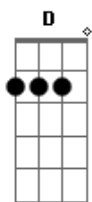

AC/DC - Highway To Hell

Tom: **D**

(intro)

(riff 1 - 2x) **A (D G)** (3x) **D A**

(primeira parte)

(riff 1) **A (D G)** (3x) **D A**

(primeira parte)

Living easy, livin' free
Season ticket, on a one, way ride
Asking nothing, leave me be
Taking everything in my stride

(parte 2)

(parte 3)

(riff 2) (**A D G D**) (3x) **A D**

(3x)

I'm on the highway to hell

I'm on the highway

I'm on the (highway to hell)

(3x)

I'm on the highway to hell (highway to hell)

Yeah I'm going down anyway

I'm on the highway to hell

(dicas)

(pick scratch)

(frases finais)

(frase 1)

(frase 2)