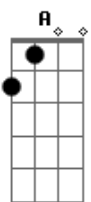

© ukulele-chords.com

© ukulele-chords.com