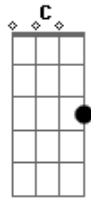

AC/DC - Chase The Ace

Tom: G

Guitar I

Tuning (low to high): EADGBE

A C D A

Intro: Guitar I (Angus)

C D A C D A

slight palm mute

slight palm mute

slight palm mute

Guitar II

A C D A

Guitar II (Malcolm)

C D A C D A

Guitars I and II

G D C G A C D

Guitars I and II

C D A G D C G A C D A

Rhythm:

That's the rhythm part of the song. The song is instrumental, meaning there are no lyrics.

Acordes

© ukulele-chords.com

© ukulele-chords.com

© ukulele-chords.com