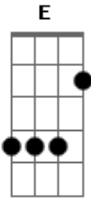

AC/DC - Chase The Ace

Tom: G

Guitar I

Tuning (low to high): EADGBE

A C D A

Intro: Guitar I (Angus)

C D A C D A

slight palm mute

slight palm mute

slight palm mute

Guitar II

A C D A

Guitar II (Malcolm)

C D A C D A

Guitars I and II

G D C G A C D

Guitars I and II

C D A G D C G A C D A

Rhythm:

That's the rhythm part of the song. The song is instrumental, meaning there are no lyrics.

Acordes

© ukulele-chords.com

© ukulele-chords.com

© ukulele-chords.com