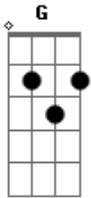

AC/DC - Chase The Ace

Tom: G

Guitar I

Tuning (low to high): EADGBE

A C D A

Intro: Guitar I (Angus)

C D A C D A

slight palm mute

slight palm mute

slight palm mute

Guitar II

A C D A

Guitar II (Malcolm)

C D A C D A

Guitars I and II

G D C G A C D

Guitars I and II

C D A G D C G A C D A

Rhythm:

That's the rhythm part of the song. The song is instrumental, meaning there are no lyrics.

Acordes

© ukulele-chords.com

© ukulele-chords.com

© ukulele-chords.com