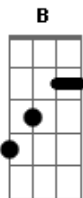

© ukulele-chords.com