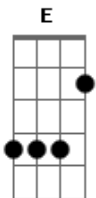

AC/DC - Caught With Your Pants Down

Tom: **E**

(Malcolm Young & Angus Young)

Publicado sobre

Tablatura de guitarra

Intro:

caught with...

lining up...

whip you...

to-

caught...

chorus:

night...

out drivin'...

after 2nd chorus play straight **A** and **B** to solo:

A

B

maybe I'll get beat up

bridge to solo:

caught with...

caught with...

solo:

caught with...

Acordes