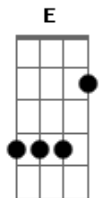

AC/DC - Caught With Your Pants Down

Tom: **E**

(Malcolm Young & Angus Young)

Publicado sobre

Tablatura de guitarra

Intro:

caught with...

lining up...

whip you...

to-

caught...

chorus:

night...

out drivin'...

after 2nd chorus play straight **A** and **B** to solo:

A

B

maybe I'll get beat up

bridge to solo:

caught with...

caught with...

solo:

caught with...

Acordes