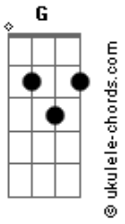

AC/DC - Bedlam In Belgium

Tom: G

ligh picking

Intro: and main riff guitar 2 enters 3rd time
g1

g2

fill

pre chorus

Acordes