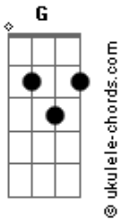

# AC/DC - Bedlam In Belgium

Tom: G

ligh picking

Intro: and main riff guitar 2 enters 3rd time  
g1

g2

fill

pre chorus

## Acordes

chorus

Guitar 2

SOLO

"bedlum"

bedlum in beluim"