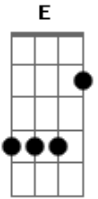

© ukulele-chords.com