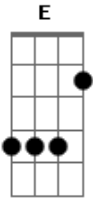

AC/DC - Ballbreaker

Tom: **A** . pm.

guitar 1

guitar 2 Rythem

Main Riff tremelo

guitar 1

Guitar 2 >Repeat tremelo

pm..

guitar 1

guitar 2

guitar 3 (over dub)

"when bang on nine and im dead on time"

PRE CHORUS

Guitar 1

Guitar 2 pm. >Repeat guitar 1

"open up the door" trill

Guitar 1

Guitar 2 guitar two

"living our her dreams...." let ring

CHORUS

guitar 1

back to chorus...ect

Guitar 2 >x2

Repeat outro

trill H.O trill

SOLO

RTHYEM

tremelo

p.m . .

Acordes

© ukulele-chords.com

© ukulele-chords.com