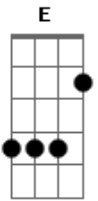

AC/DC - Ballbreaker

Tom: **A** . pm.

guitar 1

guitar 2 Rythem

Main Riff tremelo

guitar 1

Guitar 2 >Repeat tremelo

pm..

guitar 1

guitar 2

guitar 3 (over dub)

"when bang on nine and im dead on time"

PRE CHORUS

Guitar 1

Guitar 2 pm. >Repeat guitar 1

"open up the door" trill

Guitar 1

Guitar 2 guitar two

"living our her dreams...." let ring

CHORUS

guitar 1

back to chorus...ect

Guitar 2 >x2

Repeat Repeat

trill H.O trill

SOLO

RTHYEM

tremelo

p.m . .

Acordes

© ukulele-chords.com

© ukulele-chords.com