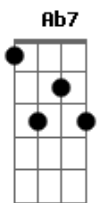

© ukulele-chords.com