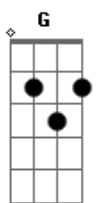

© ukulele-chords.com