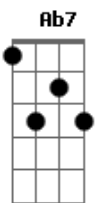

© ukulele-chords.com