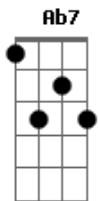

© ukulele-chords.com