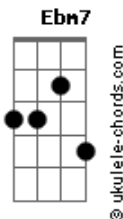

# Abbie Gamboa - Eyes Locked On The King

tom:  
**Db**  
 [Primeira Parte]  
**Db** **Gb2**  
 There's a place I retreat  
**Bbm** **Ab** **Gb2**  
 Shake the dust off of my feet  
**Db** **Gb2**  
 The noise turns down, I hear you speak  
**Bbm** **Ab** **Gb2**  
 It's a different kind of peace  
**Bbm** **Ab** **Gb2**  
 It's a deep calling to deep

[Pré-Refrão]

**Ebm7** **Db** **Gb2**  
 To sit down across from You  
**Ebm7** **Db**  
 Commune just like we do

[Refrão]

**Db** **Gb2**  
 With my eyes locked on the King  
**Bbm** **Ab**  
 It is well, My soul it sings  
**Db** **Gb2**  
 It's a simple kind of free  
**Bbm** **Ab**  
 When I'm with You and you're with me

[Segunda Parte]

**Db** **Gb2**  
**Acordes**

So let your love come take the lead  
**Bbm** **Ab** **Gb2**  
 I give up controlling things  
**Db** **Gb2**  
 When I'm with You I can be weak  
**Bbm** **Ab**  
 You're my source, my shield  
**Gb2**  
 The strength that carries me

Vamp

**Db** **Gb2**  
 My Jesus  
**Bbm** **Ab**  
 My Jesus, I can't get enough  
**Db** **Gb2**  
 My Jesus  
**Bbm** **Ab**  
 My Jesus

[Ponte]

**Gb2** **Bbm**  
 I need you more and more everyday  
**Db**  
 I will be found right here  
**Ab**  
 Our secret place  
**Gb2** **Bbm**  
 And as time goes by, as seasons change  
**Db**  
 I will be found right here  
**Ab**  
 In love so safe