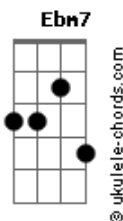

# Abbie Gamboa - Eyes Locked On The King

tom:  
**Db**  
 [Primeira Parte]  
**Db** **Gb2**  
 There's a place I retreat  
**Bbm** **Ab** **Gb2**  
 Shake the dust off of my feet  
**Db** **Gb2**  
 The noise turns down, I hear you speak  
**Bbm** **Ab** **Gb2**  
 It's a different kind of peace  
**Bbm** **Ab** **Gb2**  
 It's a deep calling to deep

[Pré-Refrão]

**Ebm7** **Db** **Gb2**  
 To sit down across from You  
**Ebm7** **Db**  
 Commune just like we do

[Refrão]

**Db** **Gb2**  
 With my eyes locked on the King  
**Bbm** **Ab**  
 It is well, My soul it sings  
**Db** **Gb2**  
 It's a simple kind of free  
**Bbm** **Ab**  
 When I'm with You and you're with me

[Segunda Parte]

**Db** **Gb2**  
**Acordes**

So let your love come take the lead  
**Bbm** **Ab** **Gb2**  
 I give up controlling things  
**Db** **Gb2**  
 When I'm with You I can be weak  
**Bbm** **Ab**  
 You're my source, my shield  
**Gb2**  
 The strength that carries me

Vamp

**Db** **Gb2**  
 My Jesus  
**Bbm** **Ab**  
 My Jesus, I can't get enough  
**Db** **Gb2**  
 My Jesus  
**Bbm** **Ab**  
 My Jesus

[Ponte]

**Gb2** **Bbm**  
 I need you more and more everyday  
**Db**  
 I will be found right here  
**Ab**  
 Our secret place  
**Gb2** **Bbm**  
 And as time goes by, as seasons change  
**Db**  
 I will be found right here  
**Ab**  
 In love so safe