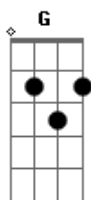

© ukulele-chords.com