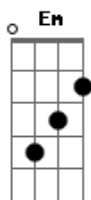

© ukulele-chords.com