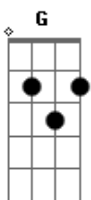

© ukulele-chords.com