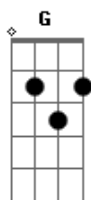

© ukulele-chords.com