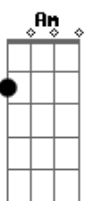

C Am Dm7 G7 C C A7

So lucky to be loving you

C Am Dm7 G7 C Dm7 C

So lucky to be loving you

Acordes

© ukulele-chords.com

© ukulele-chords.com

© ukulele-chords.com