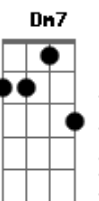

Dm7 G7 C Am Dm7 G7

I only know what I know

C Em Dm7 G7

The passing years will show

C C7 F Fm

You've kept my love so young, so new

C Am Em7 Dm7 C Am D7 Dm7

And time after time you'll hear me say that I'm

C Am Dm7 G7 C C A7

So lucky to be loving you

C Am Dm7 G7 C Dm7 C

So lucky to be loving you

Acordes

© ukulele-chords.com

© ukulele-chords.com

© ukulele-chords.com