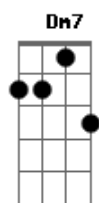

Dm7 G7 C Am Dm7 G7

I only know what I know

C Em Dm7 G7

The passing years will show

C C7 F Fm

You've kept my love so young, so new

C Am Em7 Dm7 C Am D7 Dm7

And time after time you'll hear me say that I'm

C Am Dm7 G7 C C A7

So lucky to be loving you

C Am Dm7 G7 C Dm7 C

So lucky to be loving you

Acordes

© ukulele-chords.com

© ukulele-chords.com

© ukulele-chords.com