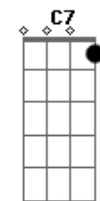

© ukulele-chords.com

© ukulele-chords.com