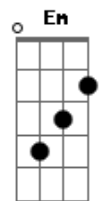

© ukulele-chords.com