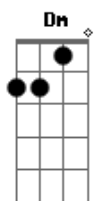

Dm7 G7 C Am Dm7 G7

I only know what I know

C Em Dm7 G7

The passing years will show

C C7 F Fm

You've kept my love so young, so new

C Am Em7 Dm7 C Am D7 Dm7

And time after time you'll hear me say that I'm

C Am Dm7 G7 C C A7

So lucky to be loving you

C Am Dm7 G7 C Dm7 C

So lucky to be loving you

Acordes

© ukulele-chords.com

© ukulele-chords.com

© ukulele-chords.com