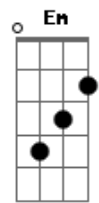

© ukulele-chords.com