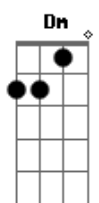

Dm7 G7 C Am Dm7 G7

I only know what I know

C Em Dm7 G7

The passing years will show

C C7 F Fm

You've kept my love so young, so new

C Am Em7 Dm7 C Am D7 Dm7

And time after time you'll hear me say that I'm

C Am Dm7 G7 C C A7

So lucky to be loving you

C Am Dm7 G7 C Dm7 C

So lucky to be loving you

Acordes

© ukulele-chords.com

© ukulele-chords.com

© ukulele-chords.com