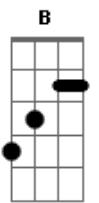

© ukulele-chords.com