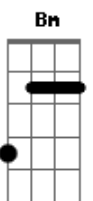

© ukulele-chords.com