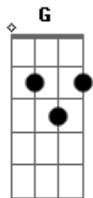

© ukulele-chords.com