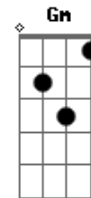

© ukulele-chords.com