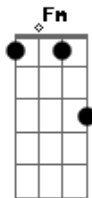

© ukulele-chords.com