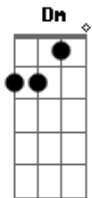

© ukulele-chords.com