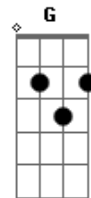

© ukulele-chords.com