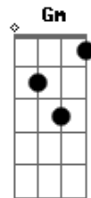

© ukulele-chords.com