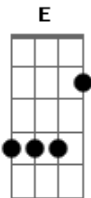

© ukulele-chords.com