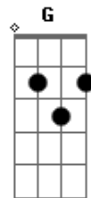

© ukulele-chords.com