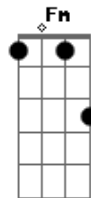

© ukulele-chords.com