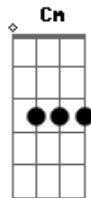

© ukulele-chords.com