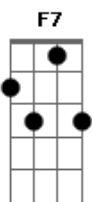

© ukulele-chords.com