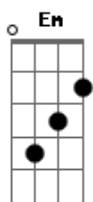

© ukulele-chords.com

© ukulele-chords.com