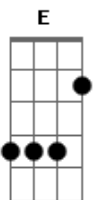

© ukulele-chords.com