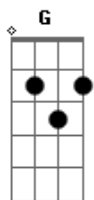

© ukulele-chords.com