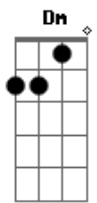

© ukulele-chords.com

© ukulele-chords.com