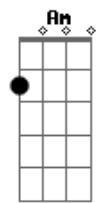

© ukulele-chords.com

© ukulele-chords.com