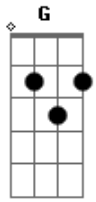

D E A G A
My, my, I tried to hold you back but you were stronger
D E A G D A Bm
Oh yeah, and now it seems my only chance is giving up the fight
Bm
And how could I ever refuse

A E A G D A
I feel like I win when I lose
D G
Waterloo - I was defeated, you won the war
A D A
Waterloo - Promise to love you for ever more
D G
Waterloo - Couldn't escape if I wanted to
A D
Waterloo - Knowing my fate is to be with you
A D
Waterloo - Finally facing my Waterloo

Dbm Bm
So how could I ever refuse
A E A G D A
I feel like I win when I lose
D G
Waterloo - Couldn't escape if I wanted to
A D
Waterloo - Knowing my fate is to be with you
A D
Waterloo - Finally facing my Waterloo

A D
Waterloo - Knowing my fate is to be with you
A D
Waterloo - Finally facing my Waterloo

Acordes

© ukulele-chords.com

© ukulele-chords.com

© ukulele-chords.com

© ukulele-chords.com

© ukulele-chords.com

© ukulele-chords.com