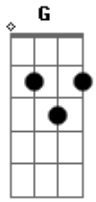

D E A G A
My, my, I tried to hold you back but you were stronger
D E A G D A Bm
Oh yeah, and now it seems my only chance is giving up the fight
Bm
And how could I ever refuse

A E A G D A
I feel like I win when I lose
D G
Waterloo - I was defeated, you won the war
A D A
Waterloo - Promise to love you for ever more
D G
Waterloo - Couldn't escape if I wanted to
A D
Waterloo - Knowing my fate is to be with you
A D
Waterloo - Finally facing my Waterloo

Dbm Bm
So how could I ever refuse
A E A G D A
I feel like I win when I lose

D G
Waterloo - Couldn't escape if I wanted to
A D
Waterloo - Knowing my fate is to be with you
A D
Waterloo - Finally facing my Waterloo

A D
Waterloo - Knowing my fate is to be with you
A D
Waterloo - Finally facing my Waterloo

Acordes

© ukulele-chords.com

© ukulele-chords.com

© ukulele-chords.com

© ukulele-chords.com

© ukulele-chords.com

© ukulele-chords.com