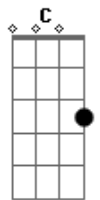

© ukulele-chords.com