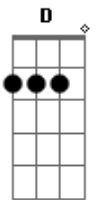

© ukulele-chords.com