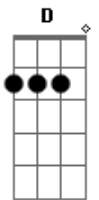

© ukulele-chords.com