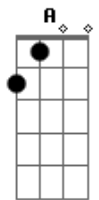

Tom: A

(com acordes na forma de Capotraste na 2ª casa

Em D
Do I hear what I think I'm hearing?
Em D
Do I see the signs I think I see?
Am Em
Or is this just fantasy?
Em D
Is it true that the beast is waking
Em D
Stirring in his restless sleep tonight
Am Em
In the pale moonlight?
Em D
In the grip of this cold December
Em D
You and I have reason to remember.
Refrão :
G
Soldiers write the songs
Em
That soldiers sing
C G
The songs that you and I don't sing

They blow their horns
Em
And march along
G
They drum their drums
Em
And look so strong
G
You'd think that nothing
Em D
In the world was wrong
G
Soldiers write the songs
Em
That soldiers sing
C G
The songs that you and I won't sing
Em D
Let's not look the other way
G
Taking a chance
Em D
'Cause if the bugler starts to play

G)

G
We too must dance.

What's that sound?
D
What's that dreadful rumble?
Em D
Won't somebody tell me what I hear
Am Em
In the distance but drawing near?
Em D
Is it only a storm approaching
Em D
All that thunder and the blinding light
Am Em
In the winter night?
Em D
In the grip of this cold december
Em D
You and I have reason to remember
Refrão:
G
Soldiers write the songs
Em
That soldiers sing
C D
The songs that you and I don't sing
Em
And look so strong
G
You'd think that nothing
Em D
In the world was wrong
G
Soldiers write the songs
G
Soldiers write the songs
Em
That soldiers sing
C G
The songs that you and I won't sing
Em D
Let's not look the other way
G
Taking a chance
Em D
'Cause if the bugler starts to play
G
We too must dance.

Acordes

© ukulele-chords.com