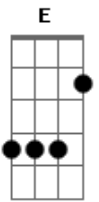

© ukulele-chords.com