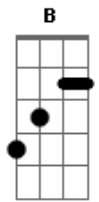

ABBA - People Need Love

Tom: B
Intro: .: B

Chorus:

People need hope ^B People need lovin
People need trust ^{Gb} from a fellow man
^E People need love to make a good livin
People need faith ^{Gb} in a helping hand.

VERSE:

^B
^{Gb} Man has always wanted a woman by his ^E side

to keep ^B
^E Him company. Women always knew that it takes
a man ^E
^B To get matrimony ^{Gb} and harmony. ^B ^{Gb} ^B Everybody knows that
^E a ^E
^{Gb} Man who's feeling ^B down wants some female
^B sympathy. ^E
Gotta have love ^B to carry on living ^E
Gotta have love ^{Gb} for eternity. ^B
Chorus - then verse 2, then Chorus to end

Acordes

© ukulele-chords.com