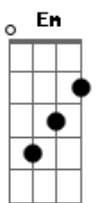

© ukulele-chords.com

© ukulele-chords.com