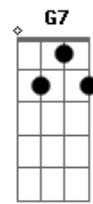

© ukulele-chords.com