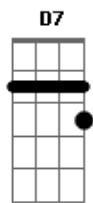

© ukulele-chords.com