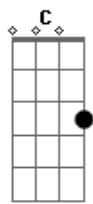

ABBA - Bang-A-Boomerang

Tom: F

Here's the riff that plays at the beginning:

Intro: F Bb C F Bb C

C **Bb**
F Makin somebody happy is a question of give and take

F **Bb**
 You can learn how to show it so come on give yourself a break

C **Bb** **C7**
A boomer boomerang is love a boomer boomerang

Bb
 Is love

BRIDGE:

F **F** **Bb**
 And if you're warm and tender I'll kiss you

C **D**
 Return to sender, please surrender

Chorus:

G **D**
 Bang a boomer boomerang

Am **D7** **C**
 Dum mi dum dum mi dum mi dum dum a
G **D** **C**
 Bang a boomer boomerang is love

Gm **D** **G**
 A boomer boomerang is love.

VERSE 2: Love is always around and you can look for it anywhere. When you feel that you've found it my advice is to take good care.

Never use it as a selfish tool, never ever be such a fool. Every feeling you're showing, is a boomerang you're throwing.

Acordes

© ukulele-chords.com

© ukulele-chords.com

© ukulele-chords.com

© ukulele-chords.com