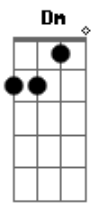

ABBA - Bang-A-Boomerang

Tom: F

Here's the riff that plays at the beginning:

Intro: F Bb C F Bb C

C **Bb**
F Makin somebody happy is a question of give and take

F **Bb**
 You can learn how to show it so come on give yourself a break

C **Bb** **C7**
A boomer boomerang is love a boomer boomerang

Bb
 Is love

BRIDGE:

F **F** **Bb**
 And if you're warm and tender I'll kiss you

C **D**
 Return to sender, please surrender

Chorus:

G **D**
 Bang a boomer boomerang

Am **D7** **C**
 Dum mi dum dum mi dum mi dum dum a
G **D** **C**
 Bang a boomer boomerang is love

Gm **D** **G**
 A boomer boomerang is love.

VERSE 2: Love is always around and you can look for it anywhere. When you feel that you've found it my advice is to take good care.

Never use it as a selfish tool, never ever be such a fool. Every feeling you're showing, is a boomerang you're throwing.

Acordes

© ukulele-chords.com

© ukulele-chords.com

© ukulele-chords.com

© ukulele-chords.com