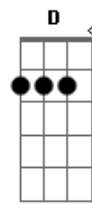

© ukulele-chords.com