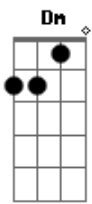

© ukulele-chords.com