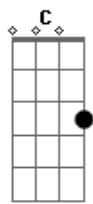

ABBA - Bang-A-Boomerang

Tom: F

Here's the riff that plays at the beginning:

Intro: F Bb C F Bb C

C **Bb**
F Makin somebody happy is a question of give and take

F **Bb**
 You can learn how to show it so come on give yourself a break

C **Bb**
C7 **A** boomer boomerang is love a boomer boomerang

Bb
 Is love

BRIDGE:

F **F** **Bb**
 And if you're warm and tender I'll kiss you

C **D**
 Return to sender, please surrender

Chorus:

G **D**
 Bang a boomer boomerang

Am **D7** **C**
 Dum mi dum dum mi dum mi dum dum a
G **D** **C**
 Bang a boomer boomerang is love

Gm **D** **G**
 A boomer boomerang is love.

VERSE 2: Love is always around and you can look for it anywhere. When you feel that you've found it my advice is to take good care.

Never use it as a selfish tool, never ever be such a fool. Every feeling you're showing, is a boomerang you're throwing.

Acordes

© ukulele-chords.com

© ukulele-chords.com

© ukulele-chords.com

© ukulele-chords.com