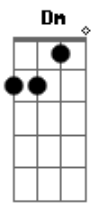

ABBA - Bang-A-Boomerang

Tom: F

Here's the riff that plays at the beginning:

Intro: F Bb C F Bb C

C **Bb**
F Makin somebody happy is a question of give and take

F **Bb**
 You can learn how to show it so come on give yourself a break

C **Bb**
C7 **A** boomer boomerang is love a boomer boomerang

Bb
 Is love

BRIDGE:

F **F** **Bb**
 And if you're warm and tender I'll kiss you

C **D**
 Return to sender, please surrender

Chorus:

G **D**
 Bang a boomer boomerang

Am **D7** **C**
 Dum mi dum dum mi dum mi dum dum a
G **D** **C**
 Bang a boomer boomerang is love

Gm **D** **G**
 A boomer boomerang is love.

VERSE 2: Love is always around and you can look for it anywhere. When you feel that you've found it my advice is to take good care.

Never use it as a selfish tool, never ever be such a fool. Every feeling you're showing, is a boomerang you're throwing.

Acordes

© ukulele-chords.com

© ukulele-chords.com

© ukulele-chords.com

© ukulele-chords.com