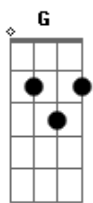

© ukulele-chords.com