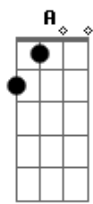

ABBA - Bang-A-Boomerang

Tom: F

Here's the riff that plays at the beginning:

Intro: F Bb C F Bb C

C **Bb**
F Makin somebody happy is a question of give and take

F **Bb**
 You can learn how to show it so come on give yourself a break

C **Bb**
C7 **A** boomer boomerang is love a boomer boomerang

Bb
 Is love

BRIDGE:

F **F** **Bb**
 And if you're warm and tender I'll kiss you

C **D**
 Return to sender, please surrender

Chorus:

G **D**
 Bang a boomer boomerang

Am **D7** **C**
 Dum mi dum dum mi dum mi dum dum a
G **D** **C**
 Bang a boomer boomerang is love

Gm **D** **G**
 A boomer boomerang is love.

VERSE 2: Love is always around and you can look for it anywhere. When you feel that you've found it my advice is to take good care.

Never use it as a selfish tool, never ever be such a fool. Every feeling you're showing, is a boomerang you're throwing.

Acordes

© ukulele-chords.com

© ukulele-chords.com

© ukulele-chords.com

© ukulele-chords.com