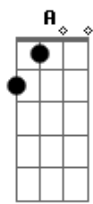

ABBA - Bang-A-Boomerang

Tom: F

Here's the riff that plays at the beginning:

Intro: F Bb C F Bb C

C **Bb**
F Makin somebody happy is a question of give and take

F **Bb**
 You can learn how to show it so come on give yourself a break

C **Bb** **C7**
A boomer boomerang is love a boomer boomerang

Bb
 Is love

BRIDGE:

F **F** **Bb**
 And if you're warm and tender I'll kiss you

C **D**
 Return to sender, please surrender

Chorus:

G **D**
 Bang a boomer boomerang

Am **D7** **C**
 Dum mi dum dum mi dum mi dum dum a
G **D** **C**
 Bang a boomer boomerang is love

Gm **D** **G**
 A boomer boomerang is love.

VERSE 2: Love is always around and you can look for it anywhere. When you feel that you've found it my advice is to take good care.

Never use it as a selfish tool, never ever be such a fool. Every feeling you're showing, is a boomerang you're throwing.

Acordes

© ukulele-chords.com

© ukulele-chords.com

© ukulele-chords.com

© ukulele-chords.com