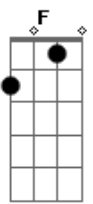

ABBA - Bang-A-Boomerang

Tom: F

Here's the riff that plays at the beginning:

Intro: F Bb C F Bb C

C **Bb**
F Makin somebody happy is a question of give and take

F **Bb**
You can learn how to show it so come on give yourself a break

Dm **A** **Dm**
Every smile every little touch

G7
Don't you know that it means so much

Gm
Sweet sweet kisses so tender

C
Always will return to sender like a

Chorus:

F **C** **Gm**
Bang a boomer boomerang dum mi dum dum

C **C7** **F**
Mi dum mi dum dum a bang a boomer boomerang

Gm **C7** **Gm**
Love is a tune you hum mi hum hum

F **F**
By givin away I think you'll learn

Bb **G7** **F**
You'll get love in return so bang

C **Bb**
C7 **A** boomer boomerang is love a boomer boomerang

Bb
Is love

BRIDGE:

F **F** **Bb**
F And if you're warm and tender I'll kiss you

C **D**
Return to sender, please surrender

Chorus:

G **D**
Bang a boomer boomerang

Am **D7** **C**
G Dum mi dum dum mi dum mi dum dum a Bang a boomer boomerang is love

A **D** **G**
A boomer boomerang is love.

VERSE 2: Love is always around and you can look for it anywhere. When you feel that you've found it my advice is to take good care.

Never use it as a selfish tool, never ever be such a fool. Every feeling you're showing, is a boomerang you're throwing.

Acordes

© ukulele-chords.com