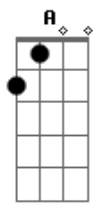

© ukulele-chords.com