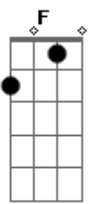

ABBA - Bang-A-Boomerang

Tom: F

Here's the riff that plays at the beginning:

Intro: F Bb C F Bb C

C **Bb**
F Makin somebody happy is a question of give and take

F **Bb**
You can learn how to show it so come on give yourself a break

Dm **A** **Dm**
Every smile every little touch

G7
Don't you know that it means so much

Gm
Sweet sweet kisses so tender

C
Always will return to sender like a

Chorus:

F **C** **Gm**
Bang a boomer boomerang dum mi dum dum

C **C7** **F**
Mi dum mi dum dum a bang a boomer boomerang

Gm **C7** **Gm**
Love is a tune you hum mi hum hum

F **F**
By givin away I think you'll learn

Bb **G7** **F**
You'll get love in return so bang

C **Bb**
C7 **A** boomer boomerang is love a boomer boomerang

Bb
Is love

BRIDGE:

F **F** **Bb**
And if you're warm and tender I'll kiss you

C **D**
Return to sender, please surrender

Chorus:

G **D**
Bang a boomer boomerang

Am **D7** **C**
Dum mi dum dum mi dum mi dum dum a
G **D** **C**
Bang a boomer boomerang is love

Gm **D** **G**
A boomer boomerang is love.

VERSE 2: Love is always around and you can look for it anywhere. When you feel that you've found it my advice is to take good care.

Never use it as a selfish tool, never ever be such a fool. Every feeling you're showing, is a boomerang you're throwing.

Acordes

© ukulele-chords.com