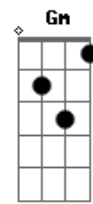

© ukulele-chords.com