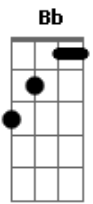

© ukulele-chords.com