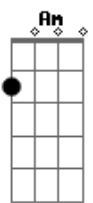

© ukulele-chords.com