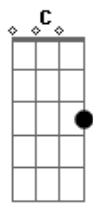

© ukulele-chords.com