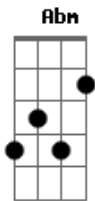

© ukulele-chords.com