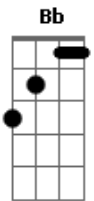

© ukulele-chords.com