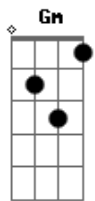

© ukulele-chords.com

© ukulele-chords.com