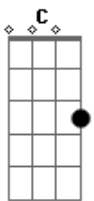

© ukulele-chords.com