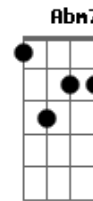

© ukulele-chords.com

© ukulele-chords.com