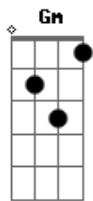

© ukulele-chords.com

© ukulele-chords.com