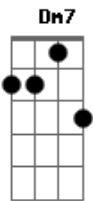

© ukulele-chords.com