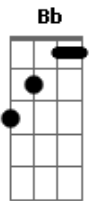

© ukulele-chords.com