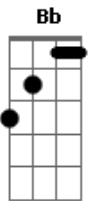

© ukulele-chords.com