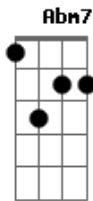

© ukulele-chords.com

© ukulele-chords.com