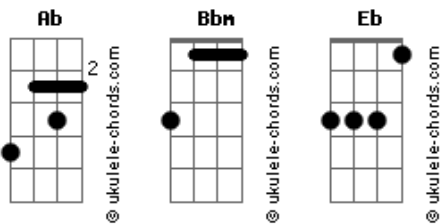

Aaron Taylor - Blue

tom:

Intro: **Bbm** **Ab** **Eb**
Bbm **Ab** **Eb**

[Refrão]

If you love me like you say you do **Bbm** **Ab**
Eb
 Why do I feel so blue?
 If you love me like you say you do **Bbm** **Ab**
Eb
 Why do I feel so blue?

[Primeira Parte]

Bbm Tell me, babe, I need to know
Ab What we have is it for sure?
Eb I need to know what's on your mind
Bbm Is this for real or something else?
Ab Don't keep your thoughts all to yourself
Eb When will you let me come inside?

[Refrão]

If you love me like you say you do **Bbm** **Ab**
Eb
 Why do I feel so blue?
 If you love me like you say you do **Bbm** **Ab**
Eb
 Why do I feel so blue?

Acordes

[Segunda Parte]

Bbm If you love me baby
Ab Why am I lonely baby?
Eb Are you holding back from me?
Bbm And if you want me babe
Ab Then come and take me babe
Eb You're making it hard, hard for me yeah

[Refrão]

If you love me like you say you do **Bbm** **Ab**
Eb
 Why do I feel so blue?
 If you love me like you say you do **Bbm** **Ab**
Eb
 Why do I feel so blue?

[Refrão Final]

If you love me like you say you do **Bbm** **Ab**
Eb
 Why do I feel so blue?
 If you love me like you say you do **Bbm** **Ab**
Eb
 Why do I feel so blue?
 [Final] **Bbm** **Ab** **Eb**
Bbm **Ab** **Eb**
Bbm **Ab** **Eb**