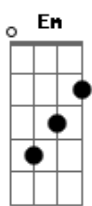

AA Bondy - Skull & Bones

tom:

Intro: Am G Am G
Am G Am D

[Primeira Estrofe]

Em D
There in the wheat
Em D
Heard you sigh
Am G
I don't know the size of it
Am D
Who can know
Em D
Patriot
Em D
Under the spell
Am G
Maybe howlin' underground
Am
Ear at the dirt

[Refrão]

C7M D
Running home with the notion in your head
Em C7M
Running home with the notion in your head
Em
Shadows on the land

[Segunda Estrofe]

Em D
Whiter the whale
Em D
Nothin' is wrong
Am G
I cannot be here today
Am D
I will not be
Em D
Skull and Bones
Em D
Taking the fear
Am G
Something for a hungry mouth
Am D
Something for

[Refrão]

C7M D
Running home with the notion in your head
Em C7M
Running home with the notion in your head
Em
Shadows on the land

[Final] Em C7M Em C7M

Em
Em

Acordes

© ukulele-chords.com

© ukulele-chords.com