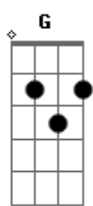

© ukulele-chords.com