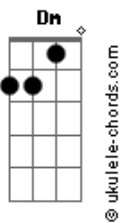

A Week Away - Place In This World

tom:

Eb (forma dos acordes no tom de **D**)

Capostrate na 1ª casa
Intro: **D**

D **G**
The Wind is moving
A **D** **Em**
But I am standing still
F **C**
A life of pages
Bb **Eb**
Waiting to be filled

D **G**
A heart that's hopeful
A **D** **Em**
A head that's full of dreams
F **C**
But this becoming
Bb **Eb**
Is harder than it seems
Bb **C**
Feels like I?m

D **A**
Looking for a reason
G **A** **G**
Roaming through the night to find
D **G**
My place in this world
C **A**
My place in this world
D **A**
Not a lot to lean on
G **A** **G**
I need Your light to help me find
D **G**
My place in this world
C **A**
My place in this world

D **G**
If there are millions
A **D** **Em**
Down on their knees
F **C**
Among the many
Bb **Eb**

Acordes

Can you still hear me?
D **G**
Hear me asking
A **D** **Em**
Where do I belong?
F **C**
Is there a vision
Bb **Eb**
That I can call my own?
Bb **C**
Show me I?m

D **A**
Looking for a reason
G **A** **G**
Roaming through the night to find
D **G**
My place in this world
C **A**
My place in this world
D **A**
Not a lot to lean on
G **A** **G**
I need Your light to help me find
D **G**
My place in this world
C **A**
My place in this world

[Solo] **Dm** **C** **F** **Ab** **Db**
Gb **Ab** **Eb** **Ab** **Bb**

Eb **Bb**
Looking for a reason
Ab **Bb** **Ab**
Roaming through the night to find
Eb **Ab**
My place in this world
Db **Fm** **Bb**
My place in this world
Eb **Bb**
Not a lot to lean on
Ab **Bb** **Ab**
I need Your light to help me find
Eb **Ab**
My place in this world
Db **Bb** **Eb** **Ab** **Eb** **Fm**
My place in this world