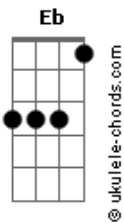

A Week Away - Place In This World

tom:

Eb (forma dos acordes no tom de **D**)

Capostrate na 1ª casa
Intro: **D**

D **G**
The Wind is moving
A **D** **Em**
But I am standing still
F **C**
A life of pages
Bb **Eb**
Waiting to be filled

D **G**
A heart that's hopeful
A **D** **Em**
A head that's full of dreams
F **C**
But this becoming
Bb **Eb**
Is harder than it seems
Bb **C**
Feels like I?m

D **A**
Looking for a reason
G **A** **G**
Roaming through the night to find
D **G**
My place in this world
C **A**
My place in this world
D **A**
Not a lot to lean on
G **A** **G**
I need Your light to help me find
D **G**
My place in this world
C **A**
My place in this world

D **G**
If there are millions
A **D** **Em**
Down on their knees
F **C**
Among the many
Bb **Eb**

Acordes

Can you still hear me?
D **G**
Hear me asking
A **D** **Em**
Where do I belong?
F **C**
Is there a vision
Bb **Eb**
That I can call my own?
Bb **C**
Show me I?m

D **A**
Looking for a reason
G **A** **G**
Roaming through the night to find
D **G**
My place in this world
C **A**
My place in this world
D **A**
Not a lot to lean on
G **A** **G**
I need Your light to help me find
D **G**
My place in this world
C **A**
My place in this world

[Solo] **Dm** **C** **F** **Ab** **Db**
Gb **Ab** **Eb** **Ab** **Bb**

Eb **Bb**
Looking for a reason
Ab **Bb** **Ab**
Roaming through the night to find
Eb **Ab**
My place in this world
Db **Fm** **Bb**
My place in this world
Eb **Bb**
Not a lot to lean on
Ab **Bb** **Ab**
I need Your light to help me find
Eb **Ab**
My place in this world
Db **Bb** **Eb** **Ab** **Eb** **Fm**
My place in this world