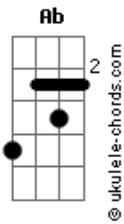

A Week Away - Place In This World

tom:

Eb (forma dos acordes no tom de **D**)

Capostrate na 1ª casa
Intro: **D**

D **G**
The Wind is moving
A **D** **Em**
But I am standing still
F **C**
A life of pages
Bb **Eb**
Waiting to be filled

D **G**
A heart that's hopeful
A **D** **Em**
A head that's full of dreams
F **C**
But this becoming
Bb **Eb**
Is harder than it seems
Bb **C**
Feels like I?m

D **A**
Looking for a reason
G **A** **G**
Roaming through the night to find
D **G**
My place in this world
C **A**
My place in this world
D **A**
Not a lot to lean on
G **A** **G**
I need Your light to help me find
D **G**
My place in this world
C **A**
My place in this world

D **G**
If there are millions
A **D** **Em**
Down on their knees
F **C**
Among the many
Bb **Eb**

Acordes

Can you still hear me?
D **G**
Hear me asking
A **D** **Em**
Where do I belong?
F **C**
Is there a vision
Bb **Eb**
That I can call my own?
Bb **C**
Show me I?m

D **A**
Looking for a reason
G **A** **G**
Roaming through the night to find
D **G**
My place in this world
C **A**
My place in this world
D **A**
Not a lot to lean on
G **A** **G**
I need Your light to help me find
D **G**
My place in this world
C **A**
My place in this world

[Solo] **Dm** **C** **F** **Ab** **Db**
Gb **Ab** **Eb** **Ab** **Bb**

Eb **Bb**
Looking for a reason
Ab **Bb** **Ab**
Roaming through the night to find
Eb **Ab**
My place in this world
Db **Fm** **Bb**
My place in this world
Eb **Bb**
Not a lot to lean on
Ab **Bb** **Ab**
I need Your light to help me find
Eb **Ab**
My place in this world
Db **Bb** **Eb** **Ab** **Eb** **Fm**
My place in this world