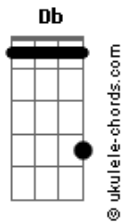

A Week Away - Place In This World

tom:

Eb (forma dos acordes no tom de **D**)

Capostrate na 1ª casa
Intro: **D**

D **G**
The Wind is moving
A **D** **Em**
But I am standing still
F **C**
A life of pages
Bb **Eb**
Waiting to be filled

D **G**
A heart that's hopeful
A **D** **Em**
A head that's full of dreams
F **C**
But this becoming
Bb **Eb**
Is harder than it seems
Bb **C**
Feels like I?m

D **A**
Looking for a reason
G **A** **G**
Roaming through the night to find
D **G**
My place in this world
C **A**
My place in this world
D **A**
Not a lot to lean on
G **A** **G**
I need Your light to help me find
D **G**
My place in this world
C **A**
My place in this world

D **G**
If there are millions
A **D** **Em**
Down on their knees
F **C**
Among the many
Bb **Eb**

Acordes

Can you still hear me?
D **G**
Hear me asking
A **D** **Em**
Where do I belong?
F **C**
Is there a vision
Bb **Eb**
That I can call my own?
Bb **C**
Show me I?m

D **A**
Looking for a reason
G **A** **G**
Roaming through the night to find
D **G**
My place in this world
C **A**
My place in this world
D **A**
Not a lot to lean on
G **A** **G**
I need Your light to help me find
D **G**
My place in this world
C **A**
My place in this world

[Solo] **Dm** **C** **F** **Ab** **Db**
Gb **Ab** **Eb** **Ab** **Bb**

Eb **Bb**
Looking for a reason
Ab **Bb** **Ab**
Roaming through the night to find
Eb **Ab**
My place in this world
Db **Fm** **Bb**
My place in this world
Eb **Bb**
Not a lot to lean on
Ab **Bb** **Ab**
I need Your light to help me find
Eb **Ab**
My place in this world
Db **Bb** **Eb** **Ab** **Eb** **Fm**
My place in this world