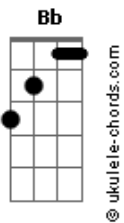

A Week Away - Place In This World

tom:

Eb (forma dos acordes no tom de **D**)

Capostrate na 1ª casa
Intro: **D**

D **G**
The Wind is moving
A **D** **Em**
But I am standing still
F **C**
A life of pages
Bb **Eb**
Waiting to be filled

D **G**
A heart that's hopeful
A **D** **Em**
A head that's full of dreams
F **C**
But this becoming
Bb **Eb**
Is harder than it seems
Bb **C**
Feels like I?m

D **A**
Looking for a reason
G **A** **G**
Roaming through the night to find
D **G**
My place in this world
C **A**
My place in this world
D **A**
Not a lot to lean on
G **A** **G**
I need Your light to help me find
D **G**
My place in this world
C **A**
My place in this world

D **G**
If there are millions
A **D** **Em**
Down on their knees
F **C**
Among the many
Bb **Eb**

Acordes

Can you still hear me?
D **G**
Hear me asking
A **D** **Em**
Where do I belong?
F **C**
Is there a vision
Bb **Eb**
That I can call my own?
Bb **C**
Show me I?m

D **A**
Looking for a reason
G **A** **G**
Roaming through the night to find
D **G**
My place in this world
C **A**
My place in this world
D **A**
Not a lot to lean on
G **A** **G**
I need Your light to help me find
D **G**
My place in this world
C **A**
My place in this world

[Solo] **Dm** **C** **F** **Ab** **Db**
Gb **Ab** **Eb** **Ab** **Bb**

Eb **Bb**
Looking for a reason
Ab **Bb** **Ab**
Roaming through the night to find
Eb **Ab**
My place in this world
Db **Fm** **Bb**
My place in this world
Eb **Bb**
Not a lot to lean on
Ab **Bb** **Ab**
I need Your light to help me find
Eb **Ab**
My place in this world
Db **Bb** **Eb** **Ab** **Eb** **Fm**
My place in this world