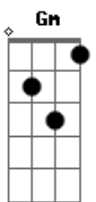

© ukulele-chords.com