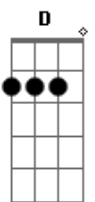

© ukulele-chords.com