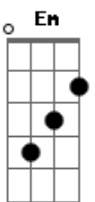

© ukulele-chords.com