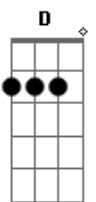

© ukulele-chords.com