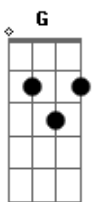

© ukulele-chords.com