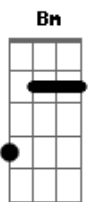

© ukulele-chords.com