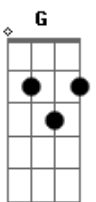

© ukulele-chords.com