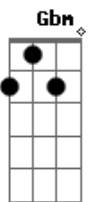

© ukulele-chords.com