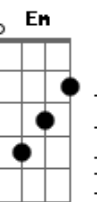

© ukulele-chords.com