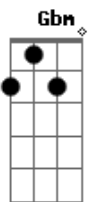

© ukulele-chords.com