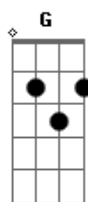

© ukulele-chords.com