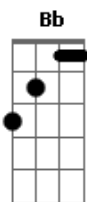

© ukulele-chords.com

© ukulele-chords.com