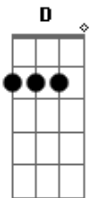

© ukulele-chords.com