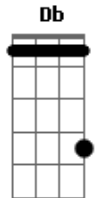

© ukulele-chords.com