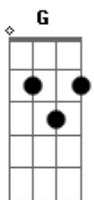

© ukulele-chords.com