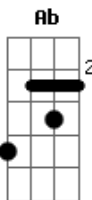

© ukulele-chords.com