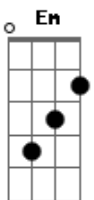

© ukulele-chords.com