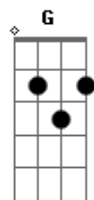

© ukulele-chords.com