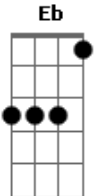

© ukulele-chords.com