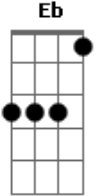

© ukulele-chords.com