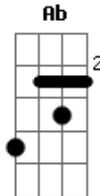

© ukulele-chords.com