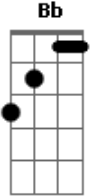

© ukulele-chords.com