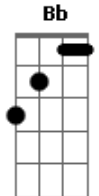

© ukulele-chords.com