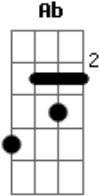

© ukulele-chords.com