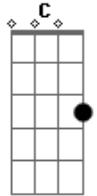

© ukulele-chords.com