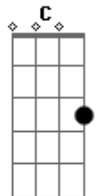

© ukulele-chords.com