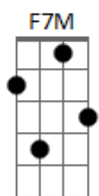

A-Ha - The Weight of the Wind

Tom: Eb

Gm Bb C F
Your face looked new against the town
Gm Bb C F
You've come to lose some memories
Gm Bb C Ab
Like you I've come to touch new grounds.

Dm Cm F
You want to lose
Gm
The weight of the wind
Ab Cm F
Rests hard on your shoulders
Gm Ab
Bringing you down
Cm F
The one that you love
Gm
Will never be find found.

C Gm F7M Gm C Gm F7M

Gm Bb C F
You speak into the falling rain
Gm Bb C F
Words you'd lost, but found again

Ab
You see their snakey arms entwined so clear and cruel in your
jealous mind.

Dm Cm F
You've got to lose
Gm
The weight of the wind
Ab Cm F
Hard on your shoulders
Gm Ab
Getting you down
Cm F
The one that you love
Gm
Can never be found.

Acordes

© ukulele-chords.com