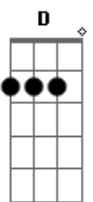

A-Ha - The Killing Moon

Tom: G
Intro: Bm A(#5) Bm G
Bm A D G
Em C Em C

Em
Under blue moon I saw you
C
So soon you'll take me
Em
Up in your arms to late to beg you
C C C
Or cancel it though I know it must be
Em
The killing time
C
Unwillingly mine

G Cm G
Fate, up against your will
Cm G
Through the thick and thin
Cm G
He will wait until
Cm G Cm Em C
You give yourself to him heeo
Em
In starlit nights I saw you
A C
So cruelly you kissed me
Em Gb7 Em
Your lips a magic world heeo
C Am
The sky all hung with jewels
Em
The killing moon
Am C G
Will come too soon
G Cm G
Fate, up against your will
Cm G
Through the thick and thin
Cm G
He will wait until
Cm G Cm Em C

You give yourself to hi.....m

(Bm A7 E Bm A G Em)
(Bm A G Em Bm A7 D)
(Em C Em C)

Em
Under blue moon I saw you
C
So soon you'll take me
Em D Em
Up in your arms to late to beg you
C
Or cancel it though I know it must be
Em
The killing time
C
Unwillingly mine

G Cm G
Fate, up against your will
Cm G
Through the thick and thin
Cm G
He will wait until
Cm G Cm Cm
You give yourself to hi.....m
G Cm G
Fate, up against your will
Cm G
Through the thick and thin
Cm B G
He will wait un..til
Cm G Cm
You give yourself to hi.....m
G Cm G Cm G Cm Cm
La la la to la la la lai lai
G Cm G
Fate up against your will,will
Cm G
Through the thick and thin
Cm G
He will wait un..til
Cm G
You give yourself to hi.....m

Acordes

© ukulele-chords.com