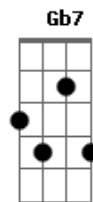

© ukulele-chords.com