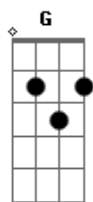

© ukulele-chords.com