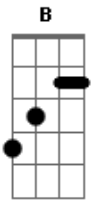

© ukulele-chords.com