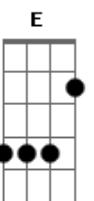

© ukulele-chords.com