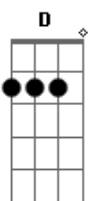

I don't believe it
I believe it

Take a look around an see
What's stopping you is stopping me
One moonless night we'll make it right
And vanish in the dark of night

Pack up your things and go
Run down the road, don't take it slow
Pack up your things today and run away
Yeah, run away, yeah, yeah, yeah

Solo
Bm G Bm G Bm G B D E G

One moonless night
We'll vanish in the dark of night

Pack up your things and go
Run down the road, don't take it slow
Pack up your things today and run away

Acordes

© ukulele-chords.com