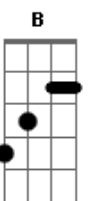

© ukulele-chords.com