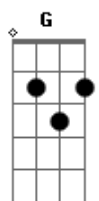

© ukulele-chords.com