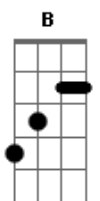

© ukulele-chords.com