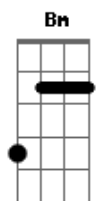

© ukulele-chords.com