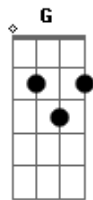

A-Ha - Over The Treetops

Tom: G
Intro: D Am C G D Am C G D Am C G D Am C G

C Bm Em G C
Hey, beautiful farm on the top of the hill
D
Whenever I pass by
G C
I'm thinking I will
Em
Find someone like you
Bm D
Goodbye avenue
Am G C
And then I'll be yearning for this too
(Bm Gbm C G)

Em C
Over the treetops fly
Em C
Birds in the sky
Em C Em
Over the treetops high
C D D D C
High in the sky

C Bm
Stop calling her restless
Em D B
She moves in the sun
C D
Gets out of the bed past noon
G C G C
Closer to one
C Em
I follow her mind
Bm D
I follow her blind
Am G C Bm Gbm C G Em
She leaves and I'm two steps behind

C
Over the treetops fly
Em C
Birds in the sky
Em C
Over the treetops high
D D D D D
High in the sky
Am
A trip is a fall
C G

To fall is to trip
D Am
A trip is a fall
D C G
To fall is to trip
D Am
A trip is a fall
C G
To fall is to trip
D Am C G
A trip is a fa.....ll
C Bm
She changes how she feels
Em G C
About things, that's okay

It works for me
D G C D C
I think I like it that way
Em
No thing is true
Bm D
Some thing is false
Am Bm C
Address the child as a whole

Em
Over the treetops fly
C
Birds in the sky
Em C
Over the treetops high
D
High in the sky
Em C
Over the treetops fly
Em C G
Birds in the sky
Em C
Over the treetops high
D Em
High in the sky
Em
Over the treetops fly
C Em
Birds in the sky
C
Over the treetops high
D D D Em E Bm Em E
High in the sky

Acordes

© ukulele-chords.com

© ukulele-chords.com

© ukulele-chords.com

© ukulele-chords.com

© ukulele-chords.com

© ukulele-chords.com

© ukulele-chords.com

© ukulele-chords.com

© ukulele-chords.com