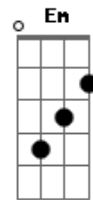

A-Ha - Over The Treetops

Tom: G
Intro: D Am C G D Am C G D Am C G D Am C G

C Bm Em G C
Hey, beautiful farm on the top of the hill
D
Whenever I pass by
G C
I'm thinking I will
Em
Find someone like you
Bm D
Goodbye avenue
Am G C
And then I'll be yearning for this too
(Bm Gbm C G)

Em C
Over the treetops fly
Em C
Birds in the sky
Em C Em
Over the treetops high
C D D D C
High in the sky

C Bm
Stop calling her restless
Em D B
She moves in the sun
C D
Gets out of the bed past noon
G C G C
Closer to one
C Em
I follow her mind
Bm D
I follow her blind
Am G C Bm Gbm C G Em
She leaves and I'm two steps behind

C
Over the treetops fly
Em C
Birds in the sky
Em C
Over the treetops high
D D D D D
High in the sky
Am
A trip is a fall
C G

To fall is to trip
D Am
A trip is a fall
D C G
To fall is to trip
D Am
A trip is a fall
C G
To fall is to trip
D Am C G
A trip is a fa.....ll
C Bm
She changes how she feels
Em G C
About things, that's okay

It works for me
D G C D C
I think I like it that way
Em
No thing is true
Bm D
Some thing is false
Am Bm C
Address the child as a whole

Em
Over the treetops fly
C
Birds in the sky
Em C
Over the treetops high
D
High in the sky
Em C
Over the treetops fly
Em C G
Birds in the sky
Em C
Over the treetops high
D Em
High in the sky
Em
Over the treetops fly
C Em
Birds in the sky
C
Over the treetops high
D D D Em E Bm Em E
High in the sky

Acordes

© ukulele-chords.com

© ukulele-chords.com

© ukulele-chords.com

© ukulele-chords.com

© ukulele-chords.com

© ukulele-chords.com

© ukulele-chords.com

© ukulele-chords.com

© ukulele-chords.com