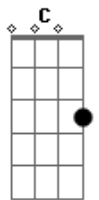

Bm D
Some thing is false

Am Bm7 C7M
Address the child as a whole

Em
Over the treetops fly

C7M
Birds in the sky

Em C7M
Over the treetops high

D
High in the sky

Em C7M
Over the treetops fly

Em C7M G
Birds in the sky

Em C7M
Over the treetops high

D Em7
High in the sky

Em
Over the treetops fly

C7M Em
Birds in the sky

C7M
Over the treetops high

D D D Em7 E Bm Em E
High in the sky

Acordes

© ukulele-chords.com