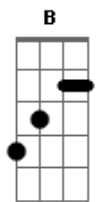

© ukulele-chords.com