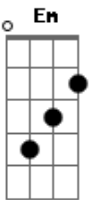

© ukulele-chords.com