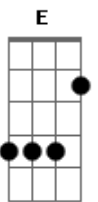

© ukulele-chords.com