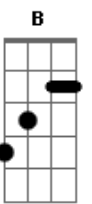

© ukulele-chords.com

© ukulele-chords.com