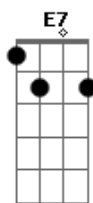

© ukulele-chords.com