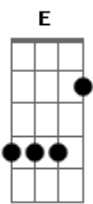

A-Ha - October

Tom: D

Tom :E

Intro: D7 G D7 G D7 G D7 G

E C G C7
 Dawn awaits a sleepless English town of coloured grey
 E C G C7
 Here I roam the streets without you as summer fades away
 Gb7 E Gb7 E A7 D7 G D7 F#o D
 Down in the city at nights mmmmmh... the cold wind blows

E C G C7
 Wherever you may be right now it must be getting late
 E C G C7
 You're probably asleep already I am wide awake

Gb7 E Gb7 E A7 D7 G D7 G D7 G D7 F#o D
 Down in the city at nights mmmmmh...

E C G C7
 Don't be lonely so you've told me but don't you worry now
 E C G C7 G C7
 Loneliness can be ignored and time has shown me how
 Gb7 E Gb7 E A7 D7 G D7 G D7
 Down in the city at nights Oh I'm missing you so much

G D7 G D7 B
 Gb7 E Gb7 E7 Gb7 E Gb7 E7_ hhm
 Down in the city hm Down in the city hhm hhm

Acordes

ukulele-chords.com

ukulele-chords.com

ukulele-chords.com

ukulele-chords.com

ukulele-chords.com

ukulele-chords.com