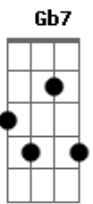

© ukulele-chords.com