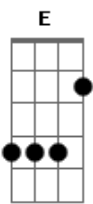

A-Ha - October

Tom: D

Tom :E

Intro: D7 G D7 G D7 G D7 G

E C G C7
 Dawn awaits a sleepless English town of coloured grey
 E C G C7
 Here I roam the streets without you as summer fades away
 Gb7 E Gb7 E A7 D7 G D7 F#o D
 Down in the city at nights mmmmmh... the cold wind blows

E C G C7
 Wherever you may be right now it must be getting late
 E C G C7
 You're probably asleep already I am wide awake

Gb7 E Gb7 E A7 D7 G D7 G D7 G D7 F#o D
 Down in the city at nights mmmmmh...

E C G C7
 Don't be lonely so you've told me but don't you worry now
 E C G C7 G C7
 Loneliness can be ignored and time has shown me how

Gb7 E Gb7 E A7 D7 G D7 G D7
 Down in the city at nights Oh I'm missing you so much

G D7 G D7 B

Gb7 E Gb7 E7 Gb7 E Gb7 E7_ hhm
 Down in the city hm Down in the city hhm hhm

Acordes

© ukulele-chords.com

© ukulele-chords.com