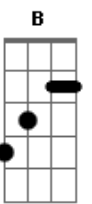

© ukulele-chords.com