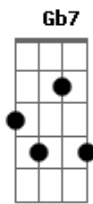

© ukulele-chords.com

© ukulele-chords.com