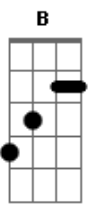

ukulele-chords.com