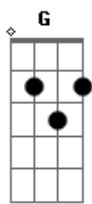

A-Ha - October

Tom: D

Tom :E

Intro: D7 G D7 G D7 G D7 G

E C G C7
 Dawn awaits a sleepless English town of coloured grey
 E C G C7
 Here I roam the streets without you as summer fades away
 Gb7 E Gb7 E A7 D7 G D7 F#o D
 Down in the city at nights mmmmmh... the cold wind blows

E C G C7
 Wherever you may be right now it must be getting late
 E C G C7
 You're probably asleep already I am wide awake

Gb7 E Gb7 E A7 D7 G D7 G D7 G D7 F#o D
 Down in the city at nights mmmmmh...

E C G C7
 Don't be lonely so you've told me but don't you worry now
 E C G C7 G C7
 Loneliness can be ignored and time has shown me how
 Gb7 E Gb7 E A7 D7 G D7 G D7
 Down in the city at nights Oh I'm missing you so much

G D7 G D7 B
 Gb7 E Gb7 E7 Gb7 E Gb7 E7_ hhm
 Down in the city hm Down in the city hhm hhm

Acordes

ukulele-chords.com

ukulele-chords.com

ukulele-chords.com

ukulele-chords.com

ukulele-chords.com

ukulele-chords.com