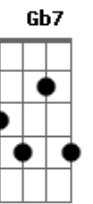

A-Ha - October

Tom: D

Tom :E

Intro: D7 G D7 G D7 G D7 G

E C G C7
 Dawn awaits a sleepless English town of coloured grey
 E C G C7
 Here I roam the streets without you as summer fades away
 Gb7 E Gb7 E A7 D7 G D7 F#o D
 Down in the city at nights mmmmmh... the cold wind blows

E C G C7
 Wherever you may be right now it must be getting late
 E C G C7
 You're probably asleep already I am wide awake

Gb7 E Gb7 E A7 D7 G D7 G D7 G D7 F#o D
 Down in the city at nights mmmmmh...

E C G C7
 Don't be lonely so you've told me but don't you worry now
 E C G C7 G C7
 Loneliness can be ignored and time has shown me how
 Gb7 E Gb7 E A7 D7 G D7 G D7
 Down in the city at nights Oh I'm missing you so much

G D7 G D7 B
 Gb7 E Gb7 E7 Gb7 E Gb7 E7_ hhm
 Down in the city hm Down in the city hhm hhm

Acordes

© ukulele-chords.com

© ukulele-chords.com

© ukulele-chords.com

© ukulele-chords.com

© ukulele-chords.com

© ukulele-chords.com