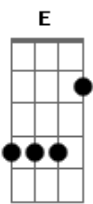

A-Ha - October

Tom: D

Tom :E

Intro: D7 G D7 G D7 G D7 G

E C G C7
 Dawn awaits a sleepless English town of coloured grey
 E C G C7
 Here I roam the streets without you as summer fades away
 Gb7 E Gb7 E A7 D7 G D7 F#o D
 Down in the city at nights mmmmmh... the cold wind blows

E C G C7
 Wherever you may be right now it must be getting late
 E C G C7
 You're probably asleep already I am wide awake

Gb7 E Gb7 E A7 D7 G D7 G D7 G D7 F#o D
 Down in the city at nights mmmmmh...

E C G C7
 Don't be lonely so you've told me but don't you worry now
 E C G C7 G C7
 Loneliness can be ignored and time has shown me how
 Gb7 E Gb7 E A7 D7 G D7 G D7
 Down in the city at nights Oh I'm missing you so much

G D7 G D7 B
 Gb7 E Gb7 E7 Gb7 E Gb7 E7_ hhm
 Down in the city hm Down in the city hhm hhm

Acordes

© ukulele-chords.com

© ukulele-chords.com

© ukulele-chords.com

© ukulele-chords.com

© ukulele-chords.com

© ukulele-chords.com