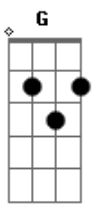

© ukulele-chords.com