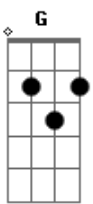

A-Ha - October

Tom: D

Tom :E

Intro: D7 G D7 G D7 G D7 G

E C G C7
 Dawn awaits a sleepless English town of coloured grey
 E C G C7
 Here I roam the streets without you as summer fades away
 Gb7 E Gb7 E A7 D7 G D7 F#o D
 Down in the city at nights mmmmmh... the cold wind blows

E C G C7
 Wherever you may be right now it must be getting late
 E C G C7
 You're probably asleep already I am wide awake

Gb7 E Gb7 E A7 D7 G D7 G D7 G D7 F#o D
 Down in the city at nights mmmmmh...

E C G C7
 Don't be lonely so you've told me but don't you worry now
 E C G C7 G C7
 Loneliness can be ignored and time has shown me how
 Gb7 E Gb7 E A7 D7 G D7 G D7
 Down in the city at nights Oh I'm missing you so much

G D7 G D7 B
 Gb7 E Gb7 E7 Gb7 E Gb7 E7_ hhm
 Down in the city hm Down in the city hhm hhm

Acordes

© ukulele-chords.com

© ukulele-chords.com

© ukulele-chords.com

© ukulele-chords.com

© ukulele-chords.com

© ukulele-chords.com