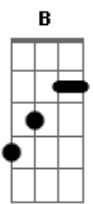

© ukulele-chords.com