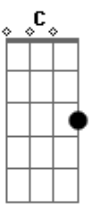

A-Ha - October

Tom: D

Tom :E

Intro: D7 G D7 G D7 G D7 G

E C G C7
 Dawn awaits a sleepless English town of coloured grey
 E C G C7
 Here I roam the streets without you as summer fades away
 Gb7 E Gb7 E A7 D7 G D7 F#o D
 Down in the city at nights mmmmmh... the cold wind blows

E C G C7
 Wherever you may be right now it must be getting late
 E C G C7
 You're probably asleep already I am wide awake

Gb7 E Gb7 E A7 D7 G D7 G D7 G D7 F#o D
 Down in the city at nights mmmmmh...

E C G C7
 Don't be lonely so you've told me but don't you worry now
 E C G C7 G C7
 Loneliness can be ignored and time has shown me how
 Gb7 E Gb7 E A7 D7 G D7 G D7
 Down in the city at nights Oh I'm missing you so much

G D7 G D7 B
 Gb7 E Gb7 E7 Gb7 E Gb7 E7_ hhm
 Down in the city hm Down in the city hhm hhm

Acordes

© ukulele-chords.com

© ukulele-chords.com

© ukulele-chords.com

© ukulele-chords.com

© ukulele-chords.com

© ukulele-chords.com