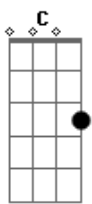

© ukulele-chords.com