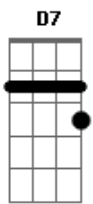

E C G C7
 Wherever you may be right now it must be getting late
 E C G C7
 You're probably asleep already I am wide awake

Gb7 E Gb7 E A7 D7 G D7 G D7 G D7 F#o D
 Down in the city at nights mmmmmh...

E C G C7
 Don't be lonely so you've told me but don't you worry now
 E C G C7 G C7
 Loneliness can be ignored and time has shown me how
 Gb7 E Gb7 E A7 D7 G D7 G D7
 Down in the city at nights Oh I'm missing you so much

G D7 G D7 B
 Gb7 E Gb7 E7 Gb7 E Gb7 E7_ hhm
 Down in the city hm Down in the city hhm hhm

Acordes

© ukulele-chords.com

© ukulele-chords.com

© ukulele-chords.com

© ukulele-chords.com

© ukulele-chords.com

© ukulele-chords.com