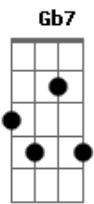

A-Ha - October

Tom: D

Tom :E

Intro: D7 G D7 G D7 G D7 G

E C G C7
 Dawn awaits a sleepless English town of coloured grey
 E C G C7
 Here I roam the streets without you as summer fades away
 Gb7 E Gb7 E A7 D7 G D7 F#o D
 Down in the city at nights mmmmmh... the cold wind blows

E C G C7
 Wherever you may be right now it must be getting late
 E C G C7
 You're probably asleep already I am wide awake

Gb7 E Gb7 E A7 D7 G D7 G D7 G D7 F#o D
 Down in the city at nights mmmmmh...

E C G C7
 Don't be lonely so you've told me but don't you worry now
 E C G C7 G C7
 Loneliness can be ignored and time has shown me how
 Gb7 E Gb7 E A7 D7 G D7 G D7
 Down in the city at nights Oh I'm missing you so much

G D7 G D7 B
 Gb7 E Gb7 E7 Gb7 E Gb7 E7_ hhm
 Down in the city hm Down in the city hhm hhm

Acordes

ukulele-chords.com

ukulele-chords.com

ukulele-chords.com

ukulele-chords.com

ukulele-chords.com

ukulele-chords.com