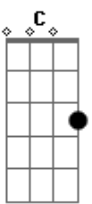

© ukulele-chords.com