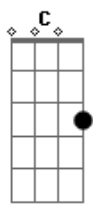

A-Ha - October

Tom: D

Tom :E

Intro: D7 G D7 G D7 G D7 G

E C G C7
 Dawn awaits a sleepless English town of coloured grey
 E C G C7
 Here I roam the streets without you as summer fades away
 Gb7 E Gb7 E A7 D7 G D7 F#o D
 Down in the city at nights mmmmmh... the cold wind blows

E C G C7
 Wherever you may be right now it must be getting late
 E C G C7
 You're probably asleep already I am wide awake

Gb7 E Gb7 E A7 D7 G D7 G D7 G D7 F#o D
 Down in the city at nights mmmmmh...

E C G C7
 Don't be lonely so you've told me but don't you worry now
 E C G C7 G C7
 Loneliness can be ignored and time has shown me how
 Gb7 E Gb7 E A7 D7 G D7 G D7
 Down in the city at nights Oh I'm missing you so much

G D7 G D7 B
 Gb7 E Gb7 E7 Gb7 E Gb7 E7_ hhm
 Down in the city hm Down in the city hhm hhm

Acordes

ukulele-chords.com

ukulele-chords.com

ukulele-chords.com

ukulele-chords.com

ukulele-chords.com

ukulele-chords.com