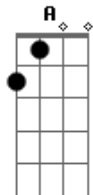

A-Ha - Move to Memphis

Tom: A
Intro: E - B - E - B
E - A

E
Walked around no one around
You were the one who taught me better
This old town brings me down
You were the one who told me you've got to

Chorus:

E B
Move to memphis
A E
That's what I'll do
E B A E
Move to memphis and follow you
A E A E
Trace that highway down to your doorway
E B A E
Move to memphis and be with you yeah!

Instrumental: (Guitar)

E
On the day you walked way
I was the one who said
You'd better stick around stay in town
You were the one who told me you've got to

Chorus:

E B
Move to memphis

A E
That's what I'll do
E B A E
Chase the shadow that follows you
A E
Trace that highway down to your doorway
E B A E
Move to memphis and be with you
E A
I'm gonna be with you (2x)

Instrumental: (Keyboard & Guitar)

Chorus:

E B
Move to memphis
A E
That's what I'll do
E B A E
Chase the shadow that follows you
A E
Trace that highway down to your doorway
E B A E
Move to memphis and be with you

Bridge:

D A
That's what I'll do
E B A E
Move to memphis to be with you
E A
I'm gonna be with you.

Acordes