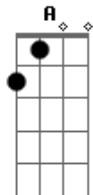

A-Ha - Move to Memphis

Tom: A
Intro: E - B - E - B
E - A

E
Walked around no one around
You were the one who taught me better
This old town brings me down
You were the one who told me you've got to

Chorus:

E B
Move to memphis
A E
That's what I'll do
E B A E
Move to memphis and follow you
A E A E
Trace that highway down to your doorway
E B A E
Move to memphis and be with you yeah!

Instrumental: (Guitar)

E
On the day you walked way
I was the one who said
You'd better stick around stay in town
You were the one who told me you've got to

Chorus:

E B
Move to memphis

A E
That's what I'll do
E B A E
Chase the shadow that follows you
A E
Trace that highway down to your doorway
E B A E
Move to memphis and be with you
E A
I'm gonna be with you (2x)

Instrumental: (Keyboard & Guitar)

Chorus:

E B
Move to memphis
A E
That's what I'll do
E B A E
Chase the shadow that follows you
A E
Trace that highway down to your doorway
E B A E
Move to memphis and be with you

Bridge:

D A
That's what I'll do
E B A E
Move to memphis to be with you
E A
I'm gonna be with you.

Acordes

© ukulele-chords.com