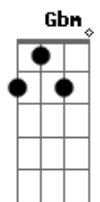

© ukulele-chords.com