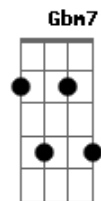

© ukulele-chords.com