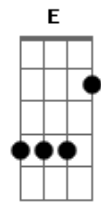

© ukulele-chords.com

© ukulele-chords.com