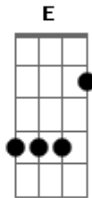

© ukulele-chords.com