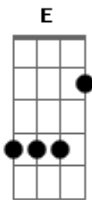

© ukulele-chords.com