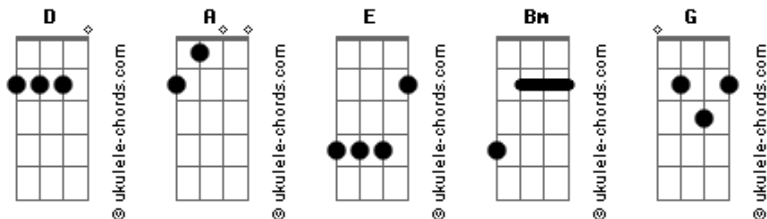

# A-Ha - Lie Down in Darkness

Tom: D

(Paul Waaktaar)  
 (cp. 1993 Warner Chappell Music Ltd.)  
 Intro: A E Bm (2x) Bm E (4x)

Bm E Bm E  
 With all our goals and destinations  
 Bm E Bm E  
 Everything must be this way.  
 A E G D  
 Vague are hopes that try our patience  
 Bm E A E Bm  
 Listen now to what I say.

Chorus:

A E Bm A E Bm  
 Oh lie down in darkness  
 I want you next to me  
 A E Bm  
 Oh lie down in darkness  
 A E Bm  
 Aah.

Bm E (4x)

Bm E Bm E

## Acordes

All our trials and tribulations  
 Bm E Bm E  
 Will it ever make much sense  
 A E G D  
 All these years they disappear  
 Bm E A E Bm  
 Leave me here without defence.

Chorus:

A E Bm A E Bm  
 Oh lie down in darkness  
 I want you next to me  
 A E Bm  
 Oh lie down in darkness  
 A E Bm  
 Aah.