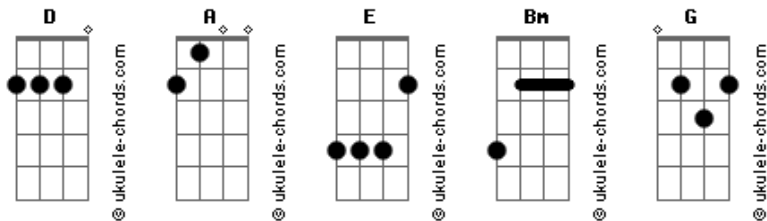

A-Ha - Lie Down in Darkness

Tom: D

(Paul Waaktaar)
 (cp. 1993 Warner Chappell Music Ltd.)
 Intro: A E Bm (2x) Bm E (4x)

Bm E Bm E
 With all our goals and destinations
 Bm E Bm E
 Everything must be this way.
 A E G D
 Vague are hopes that try our patience
 Bm E A E Bm
 Listen now to what I say.

Chorus:

A E Bm A E Bm
 Oh lie down in darkness
 I want you next to me
 A E Bm
 Oh lie down in darkness
 A E Bm
 Aah.

Bm E (4x)

Bm E Bm E

Acordes

All our trials and tribulations
 Bm E Bm E
 Will it ever make much sense
 A E G D
 All these years they disappear
 Bm E A E Bm
 Leave me here without defence.

Chorus:

A E Bm A E Bm
 Oh lie down in darkness
 I want you next to me
 A E Bm
 Oh lie down in darkness
 A E Bm
 Aah.

A E D Bm
 Bm E A E Bm
 A E Bm x4
 A E D Bm
 Bm E A E Bm

Chorus

Chorus chords to fade.