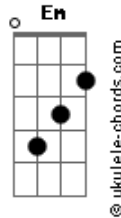

A-Ha - I'm In

tom:

B (forma dos acordes no tom de G)

Capostrate na 4ª casa
Intro: G C G C

[Primeira Parte]

Give in
Don't give up
Breathe
Don't you stop
Breathe in
Just breathe
There are times
Good times after these

[Refrão]

Whatever you want or need
Wherever you have to be
Whatever you have to believe
I'm in
Begin

[Segunda Parte]

Never give up
Never you stop
Don't let the forces that pull us apart
Think they can win
Just believe
Whatever they say
There is a door to a future unseen
Leading this way

Acordes

[Refrão]

Whatever you want or need
Wherever you have to be
Whatever you have to believe
I'm in
Begin
(G C Em)
(C Em C)

[Refrão 2]

Whatever you think you're worth
However much you hurt
Whatever you have to believe
I'm in
Begin
(G Em D C)
(G Em D C)