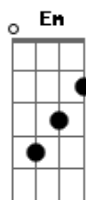

© ukulele-chords.com