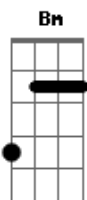

© ukulele-chords.com