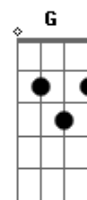

© ukulele-chords.com