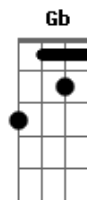

© ukulele-chords.com