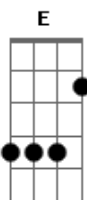

Gbm
I should've walked away
Bm **Em** **A**
Is there any just cause for feeling like this?
Gbm **Bm**
On the surface I'm a name on a list
Em **A**
I try to be discreet, then blow it again
Bm **Em**
I've lost and found, it's my final mistake
A **Gbm**
She's loving by prozy, no give and all take
Gbm **G**

'Cause I've been thrilled to fantasy one too many times

Bm **Em** **A**
I, I just died in your arms tonight
Gbm **Bm**
It must've been something you said I just died
Bm **Em** **A**
I just died in your arms tonight
Bm **Em**
Oh cause I, I just died in your arms tonight
A **Gbm** **Bm**
It must've been some kind of kiss
Gbm **G** **Bm**
I should've walked away

Gbm
I should've walked away
G
It was a long hot night

Em
She made it easy, she made it feel right
G
But now it's over, the moment has gone
Gb **Bm** **Gb**
I followed my hands not my head, I know I was wrong
(**Bm** **Em** **A** **Gbm**)

Bm **Em** **A**
I, I just died in your arms tonight
Gbm **Bm**
It must've been something you said I just died
Bm **Em** **A**
I just died in your arms tonight
Bm **Em**
Oh cause I, I just died in your arms tonight
A **Gbm** **Bm**
It must've been some kind of kiss
Gbm **G** **Bm**
I should've walked away

Bm **Em** **A**
I, I just died in your arms tonight
Gbm **Bm**
It must've been something you said I just died
Bm **Em** **A**
I just died in your arms tonight
Bm **Em**
Oh cause I, I just died in your arms tonight
A **Gbm** **Bm**
It must've been some kind of kiss
Gbm **G** **Bm**
I should've walked away

Acordes