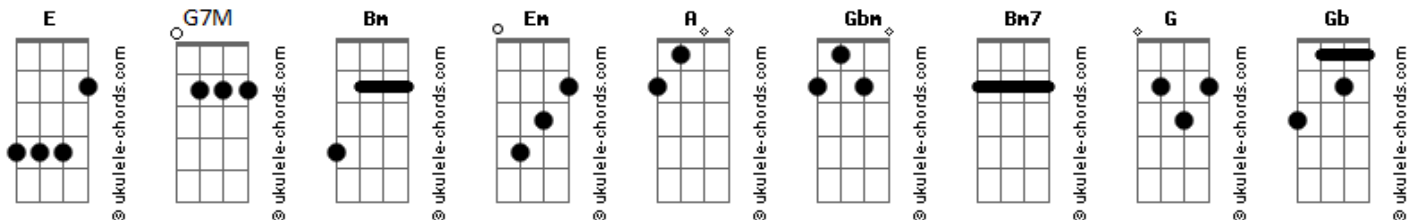

A-Ha - I Just Died In Your Arms

tom:

Intro: **Bm** **E** **Em** **A** **A** **Gbm**
Bm7 **A** **Bm7** **A** **Bm7** **A** **Bm7** **A**

Em **A** **Bm7**
I,i just died in your arms tonight
Bm7 **A** **Gbm**
It must had been something you said
Em **A**
I,i just died in your arms tonight

Bm
I keep looking for something I can't get
G7M
Broken hearts lie all around me and
A **Gb4**
I don't see an easy way to get out of this
Bm **G7M**
Her diary it sits on the beside table, the curtains are closed
G7M **A**
The cat's in the cradle, who would've thought that a boy like
me could
Gb4
Come to this Oh

Bm **Em** **A**
I,i just died in your arms tonight
Gbm
It must've been something you said
Bm **Em** **A**
I just died in your arms tonight
Bm **Em**
Oh cause I,I just died in your arms tonight
A **Gbm** **Bm**
It must've been some kind of kiss
Gbm **G7M** **Bm**
I should've walked away

Gbm
I should've walked away

Bm **Em** **A**
Is there any just cause for feeling like this?
Gbm **Bm**
On the surface I'm a name on a list
Em **A**
I try to be discreet, then blow it again
Bm **Em**
I've lost and found, it's my final mistake
A **Gbm**
She's loving by prozy, no give and all take
Gbm **G7M**

Acordes

'Cause I've been thrilled to fantasy one too many times

Bm **Em** **A**
I, I just died in your arms tonight
Gbm **Bm**
It must've been something you said I just died
Bm **Em** **A**
I just died in your arms tonight
Bm **Em**
Oh cause I, I just died in your arms tonight
A **Gbm** **Bm**
It must've been some kind of kiss
Gbm **G7M** **Bm**
I should've walked away
Gbm
I should've walked away
G **G**
It was a long hot night

Em
She made it easy, she made it feel right
G
But now it's over, the moment has gone
Gb **Bm** **Gb**
I followed my hands not my head, I know I was wrong
(**Bm** **Em** **A** **Gbm**)

Bm **Em** **A**
I, I just died in your arms tonight
Gbm **Bm**
It must've been something you said I just died
Bm **Em** **A**
I just died in your arms tonight
Bm **Em**
Oh cause I, I just died in your arms tonight
A **Gbm** **Bm**
It must've been some kind of kiss
Gbm **G7M** **Bm**
I should've walked away

Bm **Em** **A**
I, I just died in your arms tonight
Gbm **Bm**
It must've been something you said I just died
Bm **Em** **A**
I just died in your arms tonight
Bm **Em**
Oh cause I, I just died in your arms tonight
A **Gbm** **Bm**
It must've been some kind of kiss
Gbm **G7M** **Bm**
I should've walked away