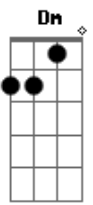

© ukulele-chords.com