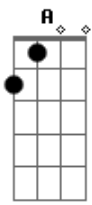

© ukulele-chords.com