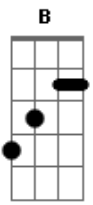

© ukulele-chords.com