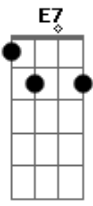

© ukulele-chords.com