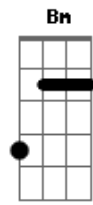

© ukulele-chords.com