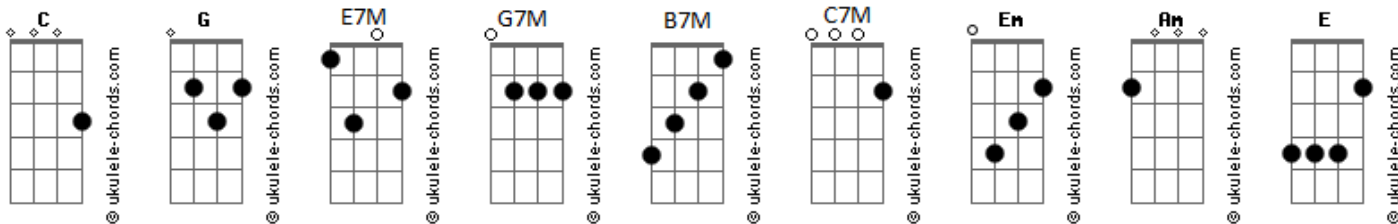

C
Giving up the ghost
Em
Giving up the ghost
A C Em D
On what you loved the most
Dm E7
On a coal-black sea, the sky?s on fire
D
Failed attempts at a funeral pyre
D E7
Deep as dreams of dark desire
D G
The flames are growing ever higher
Gdim7 G Db
You sever all my heads
Am7 Cm
You place them on your bed
Bm Em
Some part of your great scheme
C7M F#dim7 C Em
To vow me into si.....lence
C7M Em
Giving up the ghost
C Em
Giving up the ghost
C Em
Giving up the ghost
C Em
Giving up the ghost
Em
You sever all my heads
C
You place them on your bed
Em C
Some part of your great scheme
Em
You sever all my heads
C
You place them on your bed
Em
Some part of your great scheme
C
Giving up the ghost
Em
Giving up the ghost
C
You place them on your bed
Em
Giving up the ghost
C
Giving up the ghost
Em
Giving up the ghost
C
Giving up the ghost
C
That?s what hurt the most
You sever all my heads
Em
You place them on your bed
C
Some part of your great scheme
Em C

Acordes