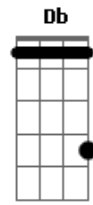

© ukulele-chords.com