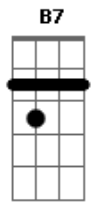

© ukulele-chords.com