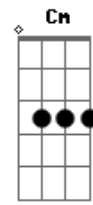

© ukulele-chords.com