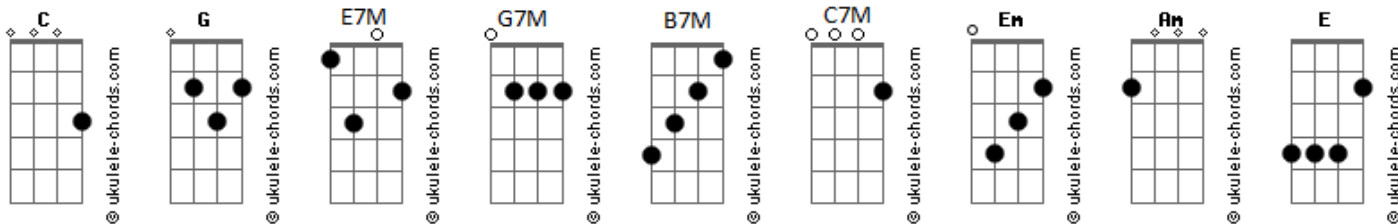

C
Giving up the ghost
Em
Giving up the ghost
A C Em D
On what you loved the most
Dm E7
On a coal-black sea, the sky?s on fire
D
Failed attempts at a funeral pyre
D E7
Deep as dreams of dark desire
D G
The flames are growing ever higher
Gdim7 G Db
You sever all my heads
Am7 Cm
You place them on your bed
Bm Em
Some part of your great scheme
C7M F#dim7 C Em
To vow me into si.....lence
C7M Em
Giving up the ghost
C Em
Giving up the ghost
C Em
Giving up the ghost
C Em
Giving up the ghost
Em
You sever all my heads
C
You place them on your bed
Em C
Some part of your great scheme
Em
You sever all my heads
C
You place them on your bed
Em
Some part of your great scheme
C
Giving up the ghost
Em
Giving up the ghost
C
You place them on your bed
Em
Giving up the ghost
C
Giving up the ghost
Em
Giving up the ghost
C
That?s what hurt the most
Em
You sever all my heads
Em
You place them on your bed
C
Some part of your great scheme
Em C

Acordes