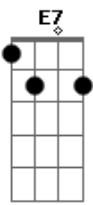

© ukulele-chords.com