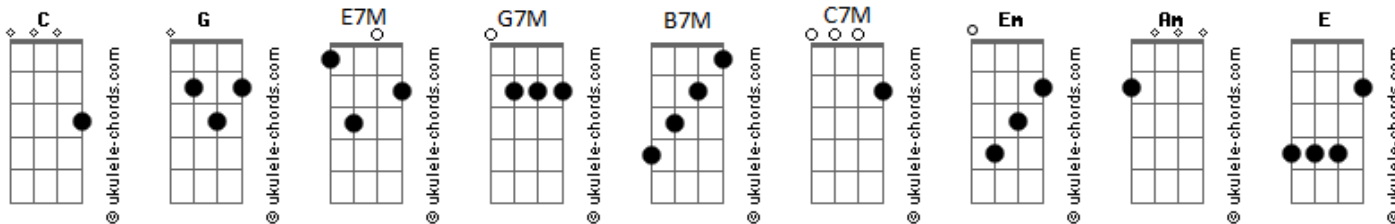

C
Giving up the ghost
Em
Giving up the ghost
A C Em D
On what you loved the most
Dm E7
On a coal-black sea, the sky?s on fire
D
Failed attempts at a funeral pyre
D E7
Deep as dreams of dark desire
D G
The flames are growing ever higher
Gdim7 G Db
You sever all my heads
Am7 Cm
You place them on your bed
Bm Em
Some part of your great scheme
C7M F#dim7 C Em
To vow me into si.....lence
C7M Em
Giving up the ghost
C Em
Giving up the ghost
C Em
Giving up the ghost
C Em
Giving up the ghost
Em
You sever all my heads
C
You place them on your bed
Em C
Some part of your great scheme
Em
You sever all my heads
C
You place them on your bed
Em
Some part of your great scheme
C
Giving up the ghost
Em
Giving up the ghost
C
You place them on your bed
Em
Giving up the ghost
C
That?s what hurt the most
You sever all my heads
Em
You place them on your bed
C
Some part of your great scheme
Em C

Acordes