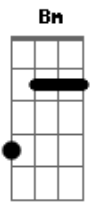

© ukulele-chords.com