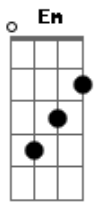

© ukulele-chords.com