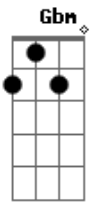

© ukulele-chords.com