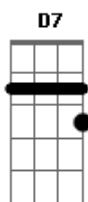

© ukulele-chords.com