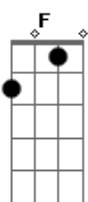

© ukulele-chords.com