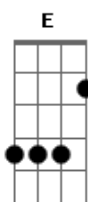

© ukulele-chords.com

© ukulele-chords.com