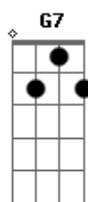

A-Ha - Driftwood

Tom: D

Intro: **D7** D 7 **D7** **D7** D D D D

D **C** **F** **G7**

Oh come pity me a poor mad sailor stranded on this love here I lie

Like driftwood honey thing is this what I've become

I've got high over down under at a lady's will

Under you at a lady's will I'm drifting still I'm

Drifting still

So I ask in fading innocence and all my full rage will your

Hand still touch me when my face has fallen in with age

And I go high over down under at a lady's will

Under you high endless down under at a lady's will

Under you at a lady's will I'm drifting still I'm drifting still

Solo: A F7 E D A F7 E D

High over down under at a lady's will (la la la laa..)

High endless down under at a lady's will

Acordes

© ukulele-chords.com

© ukulele-chords.com

© ukulele-chords.com

© ukulele-chords.com

© ukulele-chords.com

© ukulele-chords.com

© ukulele-chords.com

© ukulele-chords.com

© ukulele-chords.com

© ukulele-chords.com

© ukulele-chords.com