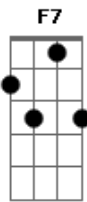

A-Ha - Driftwood

Tom: D

Intro: **D7** D 7 **D7** **D7** D D D D

D **C** **F** **G7**

Oh come pity me a poor mad sailor stranded on this love here I lie

Like driftwood honey thing is this what I've become

I've got high over down under at a lady's will

Under you at a lady's will I'm drifting still I'm

Drifting still

So I ask in fading innocence and all my full rage will your
Hand still touch me when my face has fallen in with age

And I go high over down under at a lady's will

Under you high endless down under at a lady's will

Under you at a lady's will I'm drifting still I'm drifting still

Solo: A F7 E D A F7 E D

High over down under at a lady's will (la la la laa..)

High endless down under at a lady's will

Acordes

© ukulele-chords.com

© ukulele-chords.com

© ukulele-chords.com

© ukulele-chords.com

© ukulele-chords.com

© ukulele-chords.com

© ukulele-chords.com

© ukulele-chords.com

© ukulele-chords.com

© ukulele-chords.com

© ukulele-chords.com