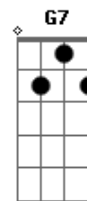

© ukulele-chords.com