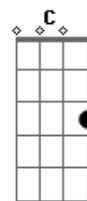

© ukulele-chords.com