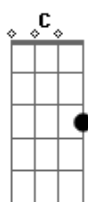

© ukulele-chords.com