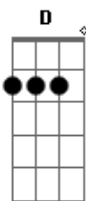

© ukulele-chords.com