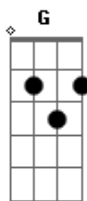

A-Ha - Driftwood

Tom: D

Intro: **D7** D 7 **D7** **D7** D D D D

D **C** **F** **G7**

Oh come pity me a poor mad sailor stranded on this love here I lie

Like driftwood honey thing is this what I've become

I've got high over down under at a lady's will

Under you at a lady's will I'm drifting still I'm

Drifting still

So I ask in fading innocence and all my full rage will your
Hand still touch me when my face has fallen in with age

And I go high over down under at a lady's will

Under you high endless down under at a lady's will

Under you at a lady's will I'm drifting still I'm drifting still

Solo: A F7 E D A F7 E D

High over down under at a lady's will (la la la laa..)

High endless down under at a lady's will

Acordes