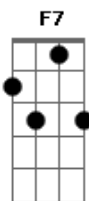

© ukulele-chords.com