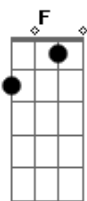

© ukulele-chords.com