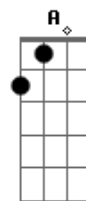

© ukulele-chords.com

© ukulele-chords.com