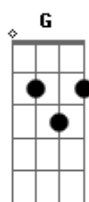

A-Ha - Driftwood

Tom: D

Intro: **D7** D 7 **D7** **D7** D D D D

D **C** **F** **G7**

Oh come pity me a poor mad sailor stranded on this love here I lie

Like driftwood honey thing is this what I've become

I've got high over down under at a lady's will

Under you at a lady's will I'm drifting still I'm

Drifting still

So I ask in fading innocence and all my full rage will your

Hand still touch me when my face has fallen in with age

And I go high over down under at a lady's will

Under you high endless down under at a lady's will

Under you at a lady's will I'm drifting still I'm drifting still

Solo: A F7 E D A F7 E D

High over down under at a lady's will (la la la laa..)

High endless down under at a lady's will

Acordes

© ukulele-chords.com