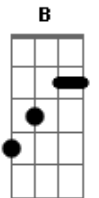

A-Ha - Digital River

tom:

Intro: E Gbm Dbm A E Gbm Dbm A

You give a word
I send a word
Now we are friends
I do my bit
I re-submit
Time and again

Down a digital river we will flow
Climb a virtual mountain, don't you know
Enter mythical places clicks away
What a wonderful way to spend a day

You send a line
I send you mine
Auto spell
Back we go
To and fro

Acordes

© ukulele-chords.com

© ukulele-chords.com

© ukulele-chords.com

© ukulele-chords.com

© ukulele-chords.com

© ukulele-chords.com